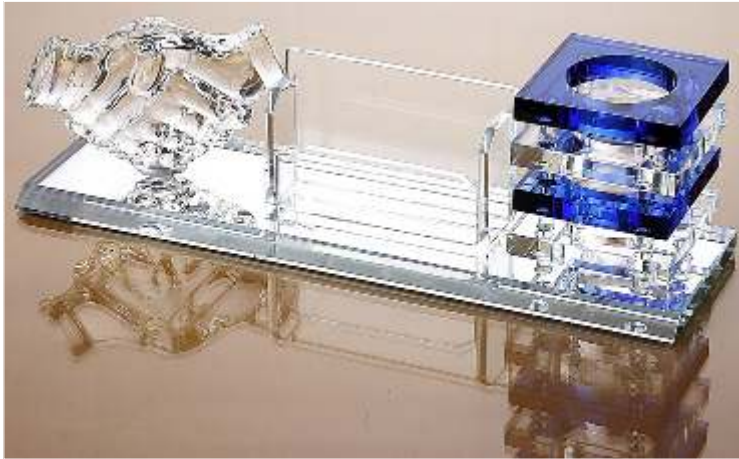

Crystal Business Pen Holder

Item Code: DGCBP-33-15