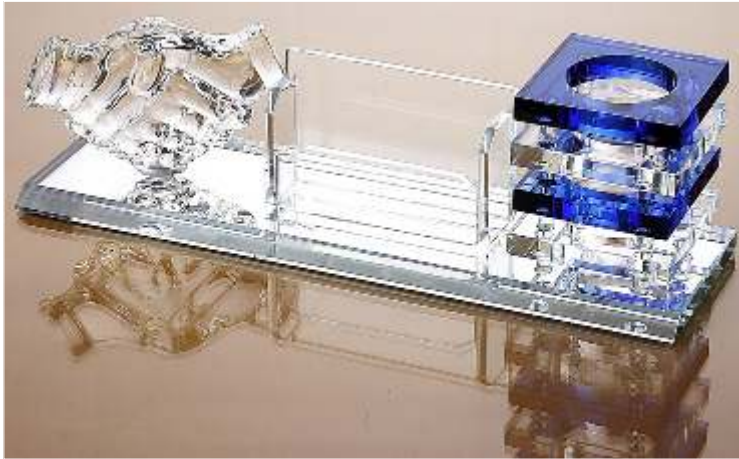

Item Code: GC WC 92 15

Item Code: GC BG 136 15

Phone stand

Bottle opener

3 In 1 Key Rings  
Item Code CKR3I1 -23-15

Leather Key Rings  
Item Code: CKRL-24-15

Metal Key Rings  
Item Code: CKRM-25-15

Crystal Business Pen Holder